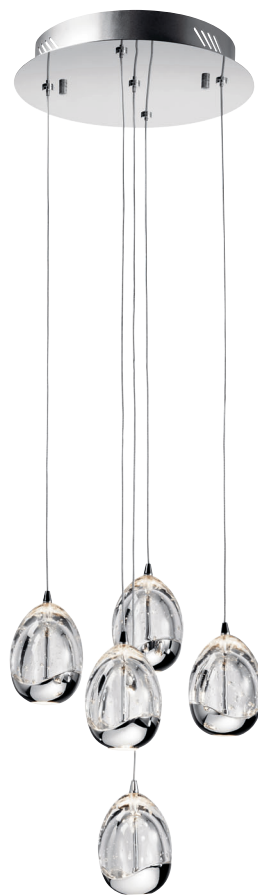

A | 83378

B | 83380

LAVINIA

Chrome
Bubble Crystal with Etched Acrylic Lens

	MODEL	DESCRIPTION	LED K	DELIVERED LUMENS	DIMMABLE	DIMENSIONS
A	83378	Mini Pendant LED	3000K	275	Yes	3.5"W x 5.5"H
B	83380	Cluster Pendant 5Lt LED	3000K	1250	Yes	12.25"W x 5.5"H